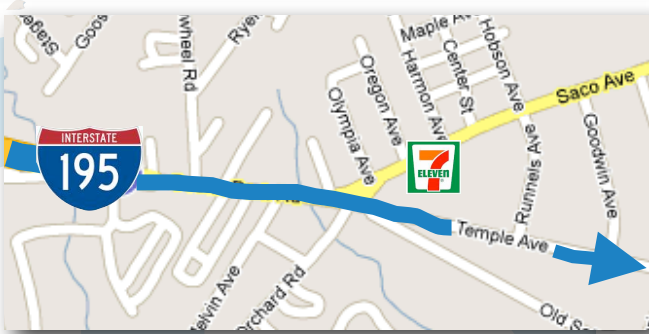

oceanwood

Directions to Oceanwood

Take I-95 (Maine Turnpike) to exit 36 (I-195 Saco/Old Orchard Beach). Continue on I-195 until it ends. You will encounter an intersection. Continue straight through, keeping the 7-11 on your LEFT, to join Temple Ave. After crossing the railroad tracks on Temple Ave, take your 4th Right onto Royal St. Oceanwood's R.A Dining Hall is located at the end of Royal St.