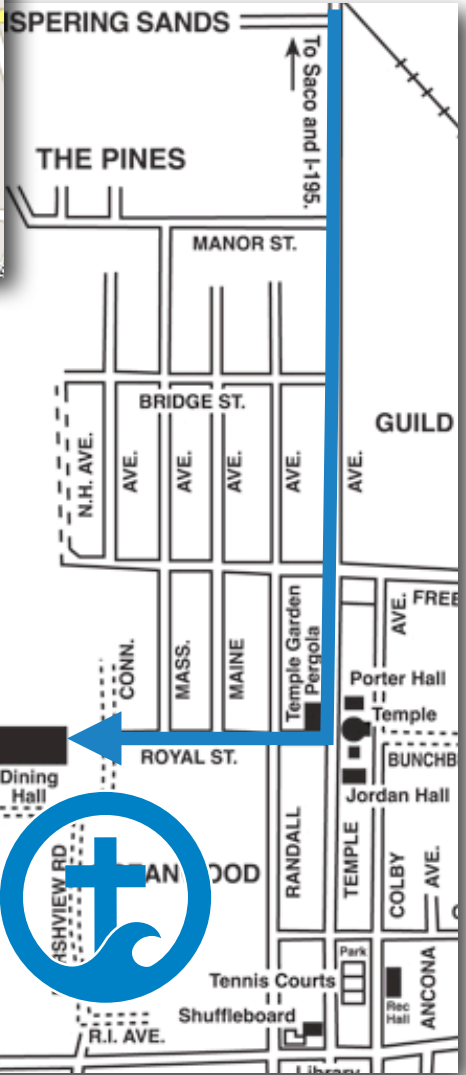

oceanwood

Directions to Oceanwood

Take I-95 (Maine Turnpike) to exit 36 (I-195 Saco/Old Orchard Beach). Continue on I-195 until it ends. You will encounter an intersection. Continue straight through, keeping the 7-11 on your LEFT, to join Temple Ave. After crossing the railroad tracks on Temple Ave, take your 4th Right onto Royal St. Oceanwood's R.A Dining Hall is located at the end of Royal St.